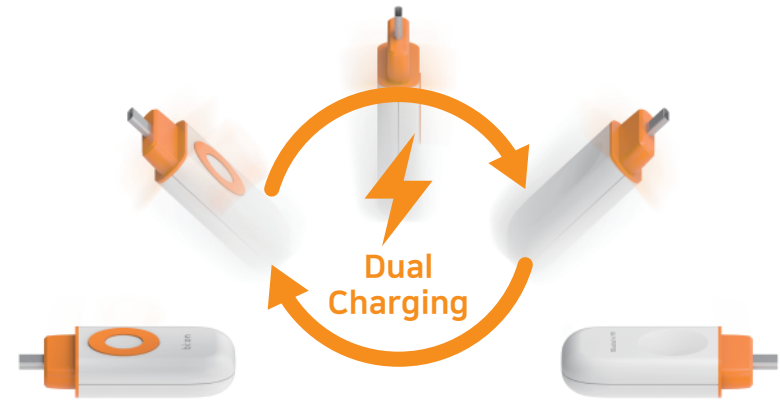

DUAL & SMALL

Easy charging, easy life

Your life becomes simpler

No more mess cable! Feel a small miracle on your desk. Meet the first unique portable wireless charger. bi:on is compact and lightweight and provides the ultimate charging solution for your devices.

Ultra slim

Magnetic

USB Type-A
cable

LED

USB Type-C

Go minimalist! Extensive compatibility

TWO charging areas in ONE charger! You don't need to bring any charging cable! Just plug bi:on into your laptop, power bank, and smartphone. One side is compatible with Qi type devices such as Galaxy Watch and AirPods and the other side supports Apple Watch.

bi:on, USB C to A Cable, User Guide

Input

5V/0.5A(Min)

Output

2W(Max)

Color

White

Size