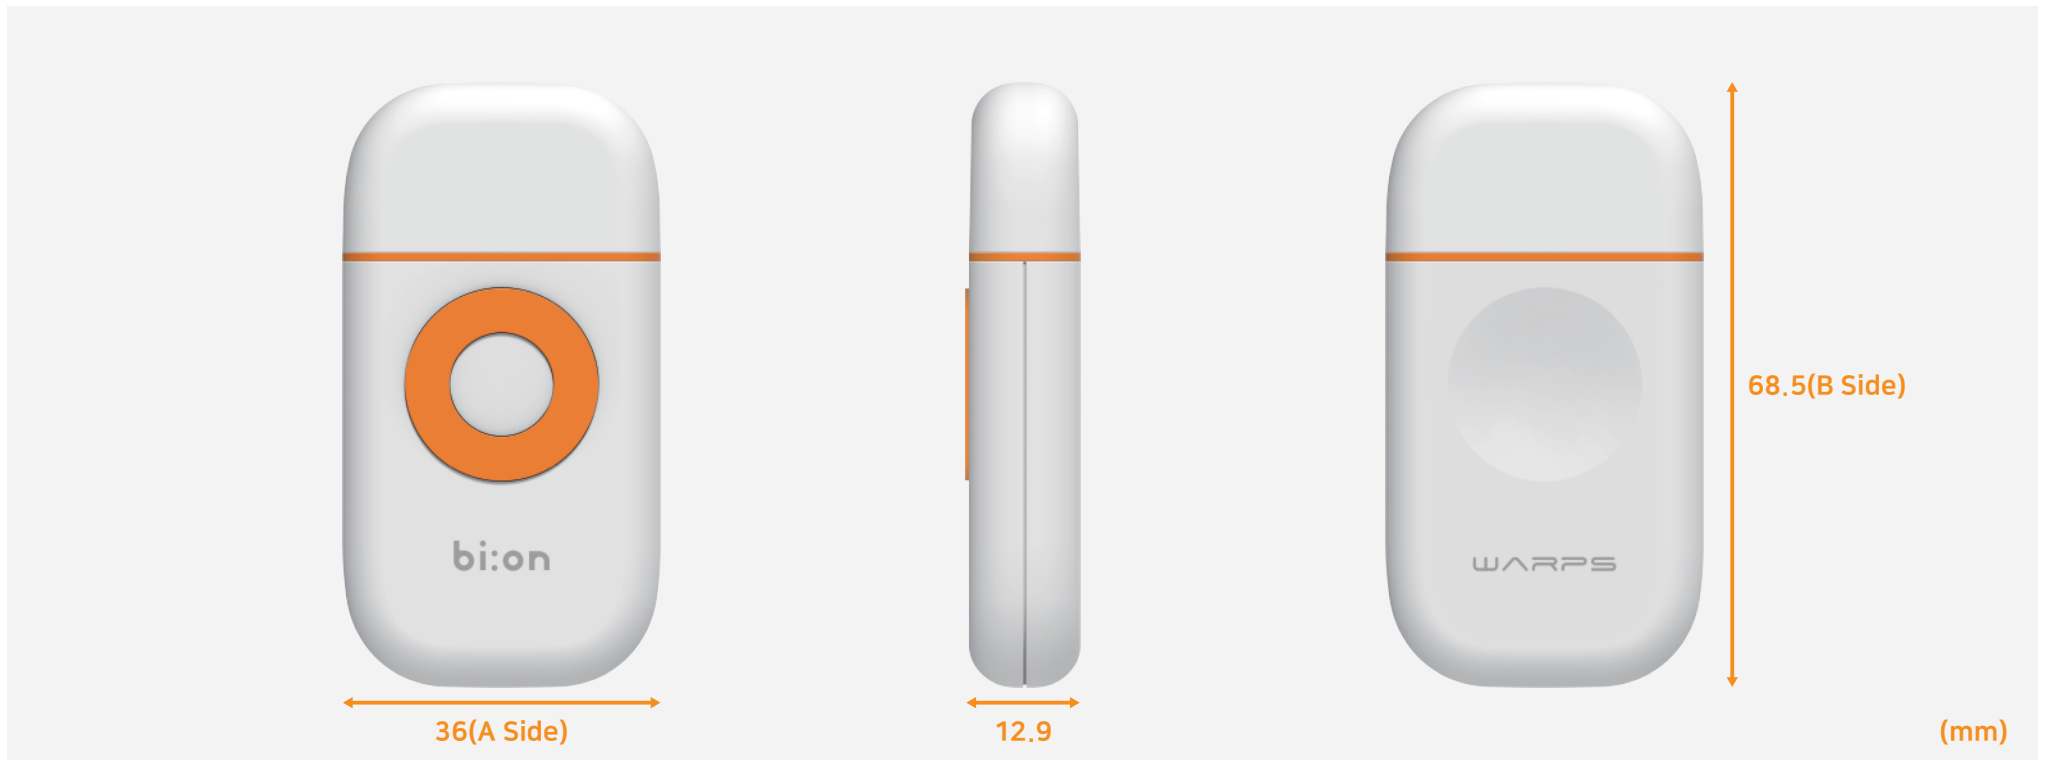

A Side

Apple Airpods 1, 2 with wireless charging case, Airpods pro
Galaxy Gear S, Gear S2, Gear S3, Active 2 and other compatible devices

B Side

Apple Watch series
1/2/3/4/5 (GPS mode only)

Product Composition

bi:on, USB C to A Cable, User Guide

Input

5V/0.5A(Min)

Output

2W(Max)

Color

White

Size

36 x 68.5 x 12.9(mm)

Weight

26.9g(0.950z)

Interface

USB Type-C

If the device is not properly positioned on the wireless charger, it may cause an overheating or damage.

Actual product specifications may vary, and all features, functionality and other product specifications are subject to change without notice or obligation.

KC R-R-WPs-WS-BIONA195
FCC ID 2AUNAWSBIONA195